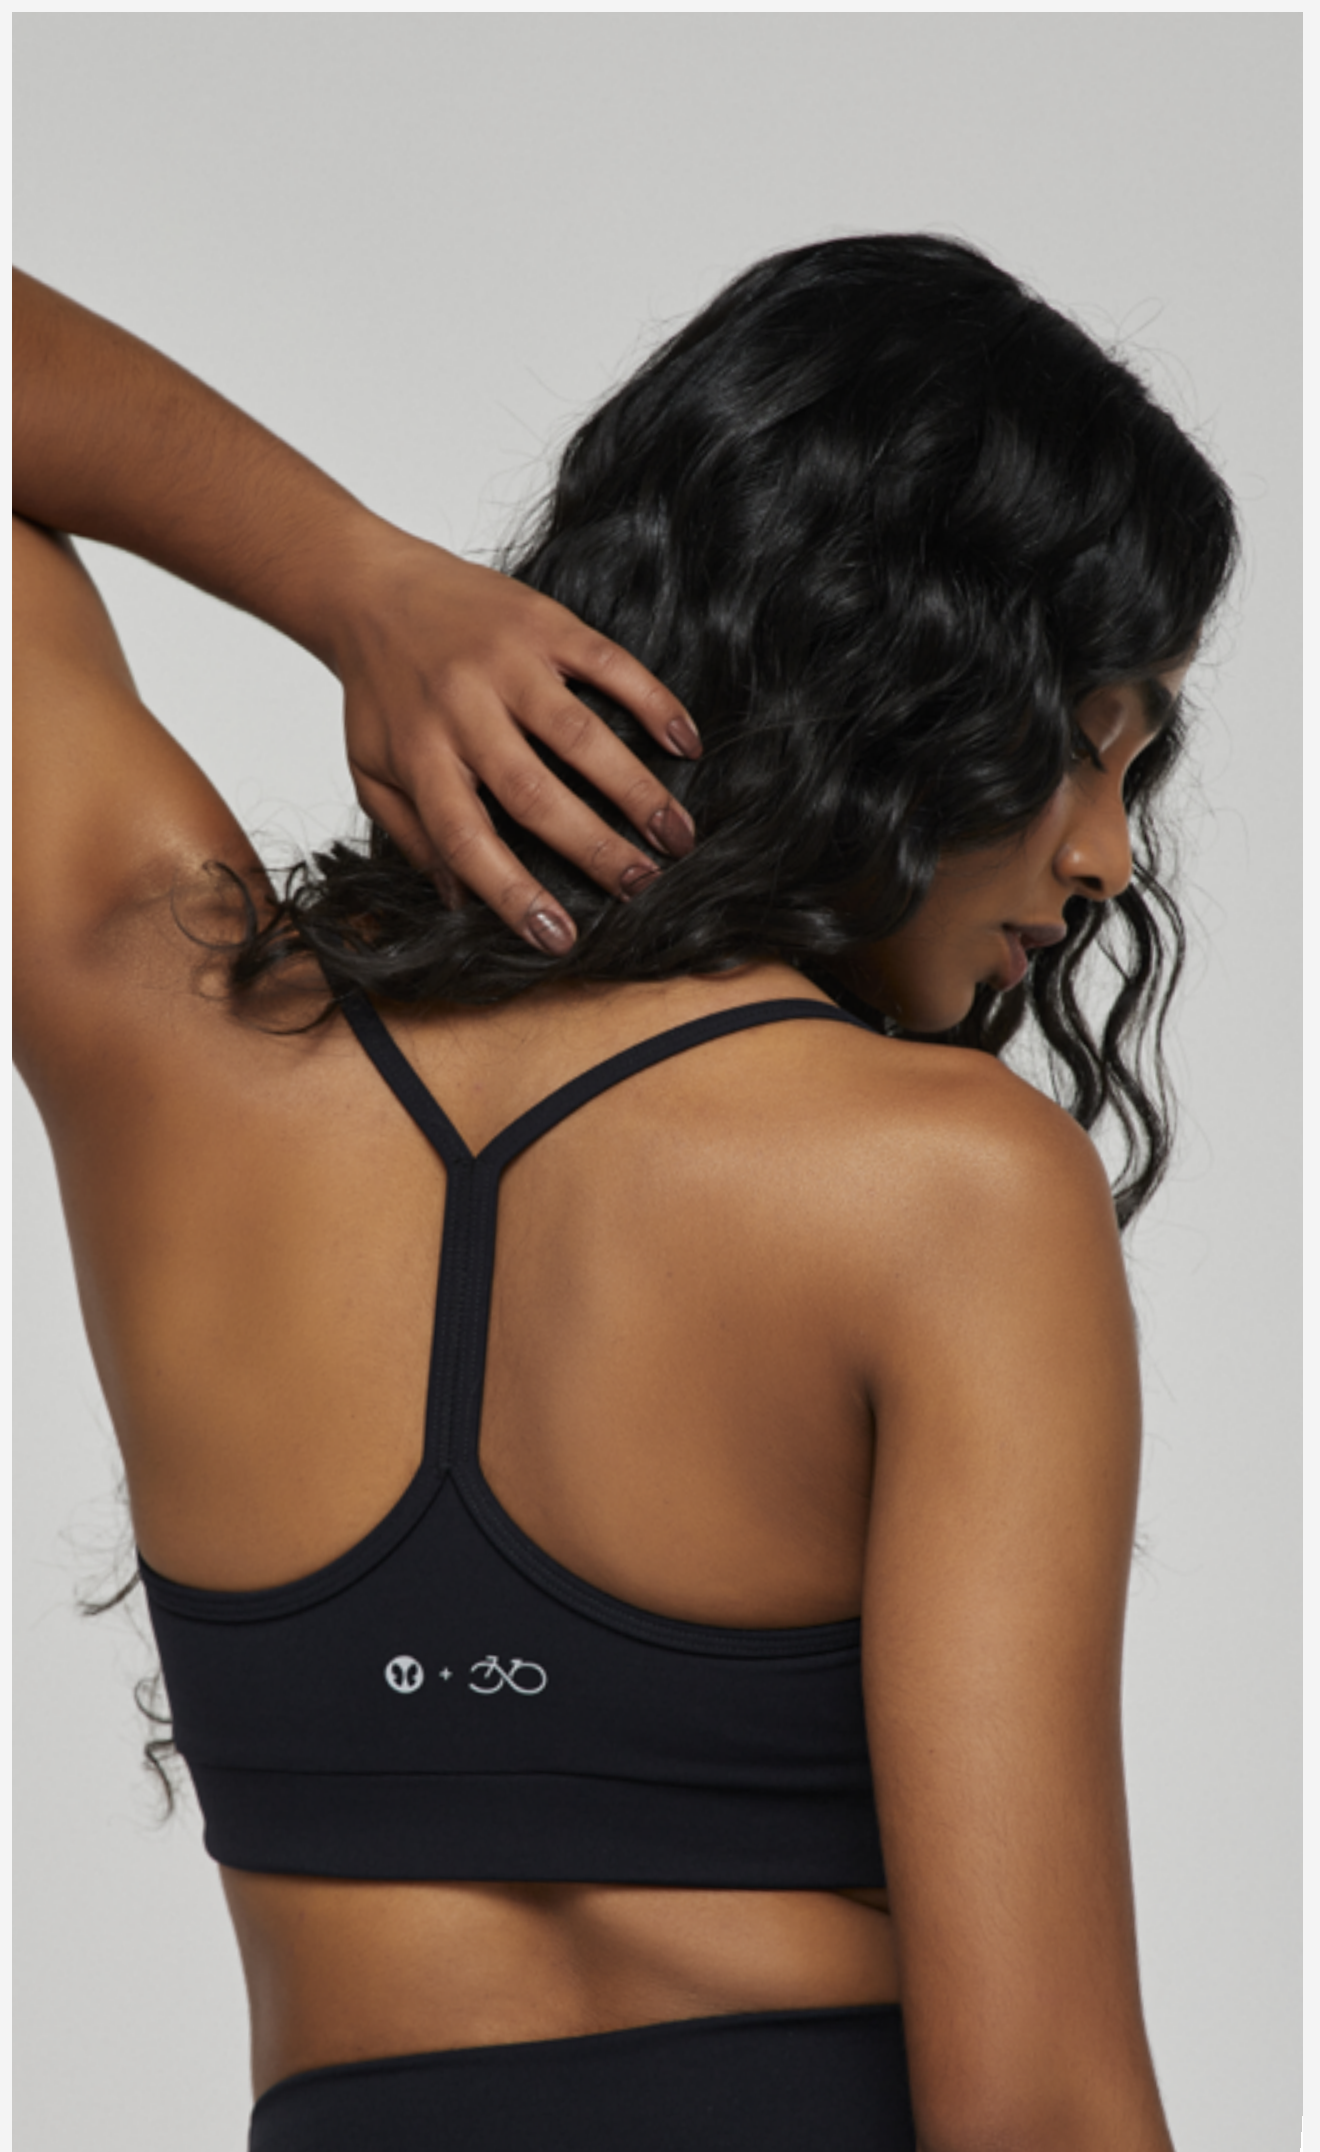

vestem

REG853.SP REGATA ESSENTIALS VELOCITY

• P/M/G NEW TRIP

AT R\$ 89,90  C0601 MARROM COFFEE  C0002 PRETO  C0001 BRANCO

VR R\$ 134,90

TOP1204.SP TOP ALCINHA ESSENTIALS VELOCITY

• P/M/G HYPER SOFT/ LUNA

AT R\$ 99,90

 C0002 PRETO  C0001 BRANCO

 C0601 MARROM COFFEE

VR R\$ 149,90

FS1548.SP LEGGING ESSENTIALS VELOCITY

• P/M/G HYPER SOFT

AT R\$149,90  C0002 PRETO  C0601 MARROM COFFEE

VR R\$ 224,90

JAC262.SP JAQUETA ESSENTIALS VELOCITY

• P/M/G MATRIX

AT R\$ 229,90  C0002 PRETO  C0001 BRANCO

VR R\$ 344,90

TOP1200.SP TOP NADADOR ESSENTIALS VELOCITY

• P/M/G HYPER SOFT/ LUNA

AT R\$119,90  C0002 PRETO  C0601 MARROM COFFEE

VR R\$179,90

SH596.SP SHORTS BIKER ESSENTIALS VELOCITY

• P/M/G HYPER SOFT/ SOLAR

AT R\$119,90  C0001 BRANCO  C0002 PRETO  C0601 MARROM COFFEE

VR R\$179,90

CMCT49.SP CAMISETA ESSENTIALS VELOCITY

• P/M/G MICRO DELPHOS

AT R\$ 89,90  C0002 PRETO  C0678 CINZA GRIS

VR R\$134,90